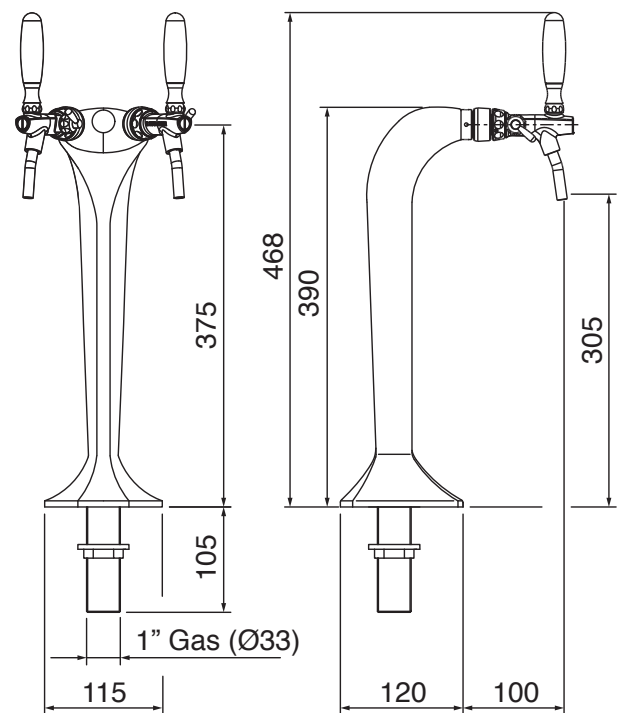

COBRA® 2

Colonna 2 vie
in ottone cromato.
2-ways chrome-plated
brass tower.

■ Disponibile anche con finitura e rubinetti dorati
Tower and taps also available with goldplated finishing